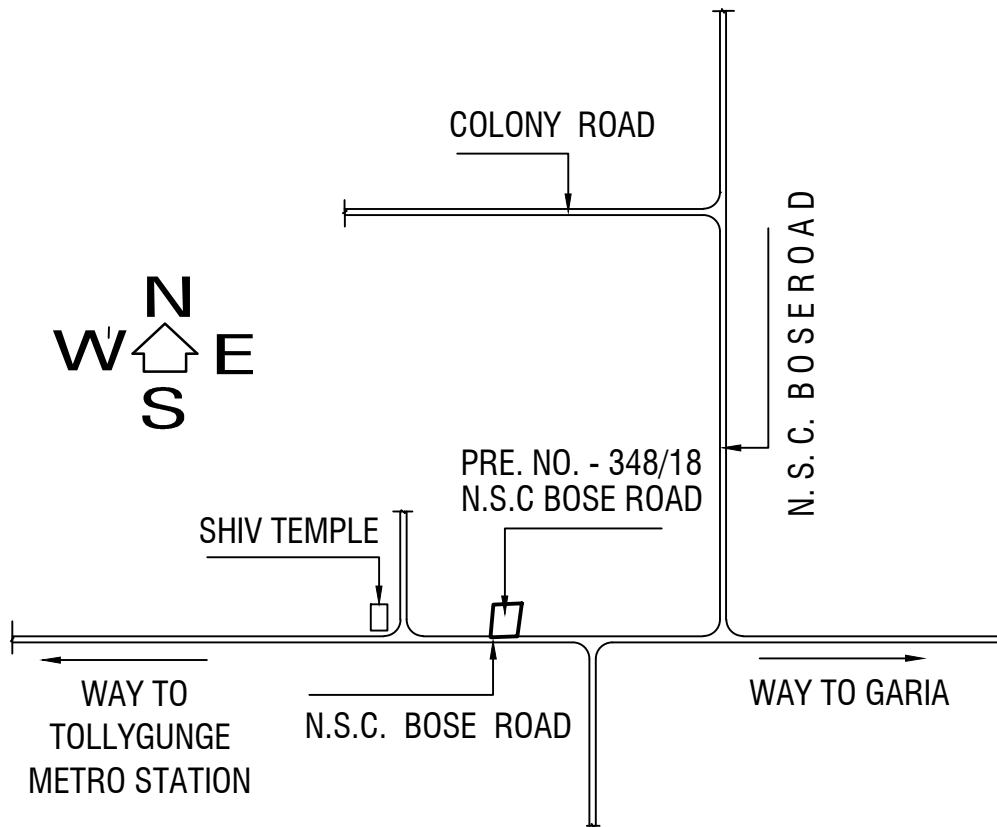

P.O. - NAKTALA, P.S. - NETAJI NAGAR, KOLKATA - 47

(PREMISES NO.) 348/18, N. S. C. BOSE ROAD, KOLKATA - 47

SUB : THE LOCATION DETAILS OF PROJECT WITH CLEAR DEMARCATION OF LAND DEDICATED FOR THE PROJECT ALONG WITH ITS BOUNDARIES

LOCATION PLAN

SCALE :- 1 : 4000

LATITUDE : 22d 28m 18s

LONGITUDE : 88d 22m 0s